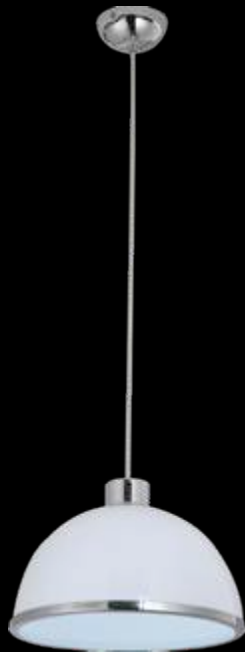

PENDANTS 6

DU3875 TR
1L 230x1200mm

DU3875 BK
1L 230x1200mm

DU3875 WH
1L 230x1200mm

DU3875 PP
1L 230*1200mm

DU3875 GR
1L 230x1200mm