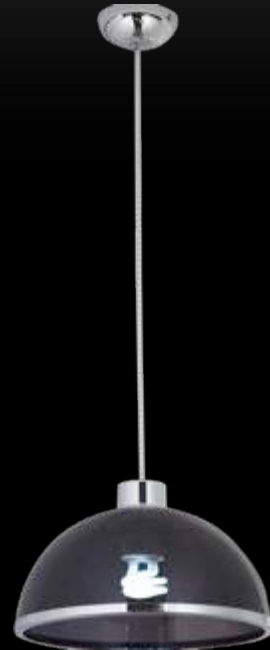

PENDANTS 6

DU3875 TR
1L 230x1200mm

DU3875 BK
1L 230x1200mm

DU3875 WH
1L 230x1200mm

DU3875 PP
1L 230*1200mm

DU3875 GR
1L 230x1200mm