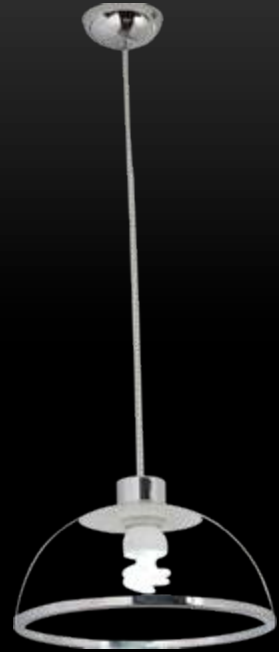

PENDANTS 6

DU3875 TR
1L 230x1200mm

DU3875 BK
1L 230x1200mm

DU3875 WH
1L 230x1200mm

DU3875 PP
1L 230*1200mm

DU3875 GR
1L 230x1200mm