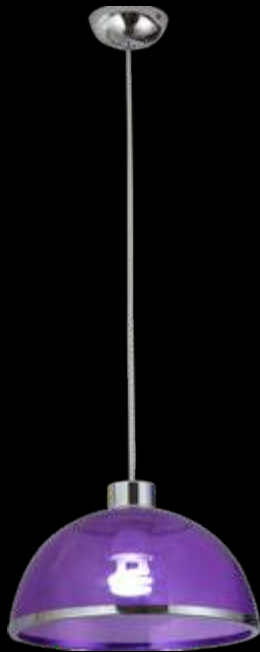

PRISMATIC 4FT - 2 x 36W

CODE :

6049

BATTEN FITTING EXCL TUBES

CODE :

6023 - 2 x 36W

6024 - 1 x 58W

OUTDOOR WEATHERPROOF
FITTING EXCL TUBES

DU30363
LED 12W
290x1200mm

PENDANTS 5

DU30644
3x3W
520x120x1200mm

DU30634
LED 15W
740x140x1200mm

DU30739/39W
LED 38W
630x1200mm

DU30891
1L 352x1200mm

DU30787
LED 18W
495x95x1200mm

PENDANTS 6

DU3875 TR
1L 230x1200mm

DU3875 BK
1L 230x1200mm

DU3875 WH
1L 230x1200mm

DU3875 PP
1L 230*1200mm

DU3875 GR
1L 230x1200mm

PENDANTS

DU30651
LED 60W
580x1400mm

DU30648
6x12W
475x1200mm