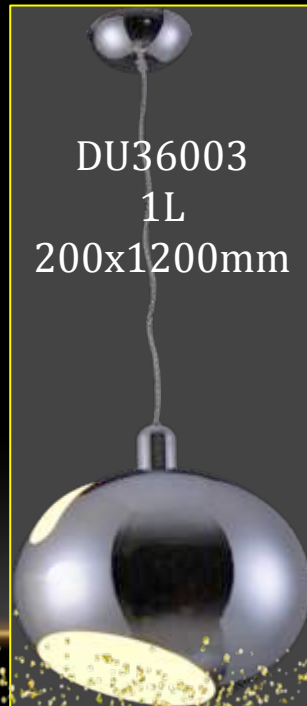

DU30648
3x12W
475x1200mm

DU30644
1x3W
120x1200mm

DU30651
LED 10W
190x1200mm

PENDANTS

DU36000-2

DU36000-3

DU36000

PENDANTS