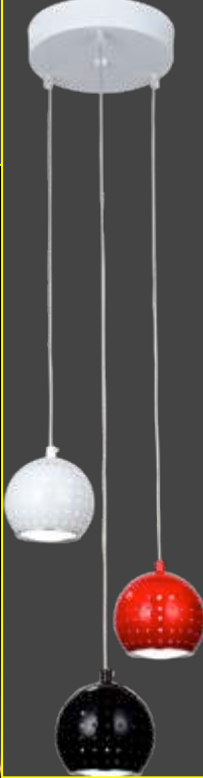

DU30363
LED 12W
290x1200mm