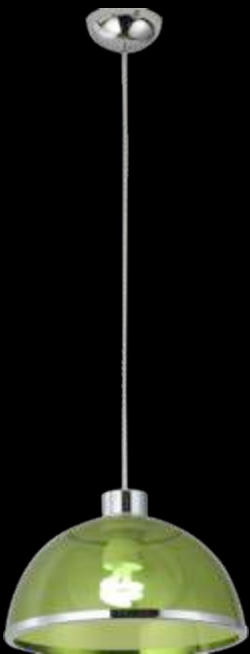

PENDANTS 6

DU3875 TR
1L 230x1200mm

DU3875 BK
1L 230x1200mm

DU3875 WH
1L 230x1200mm

DU3875 PP
1L 230*1200mm

DU3875 GR
1L 230x1200mm